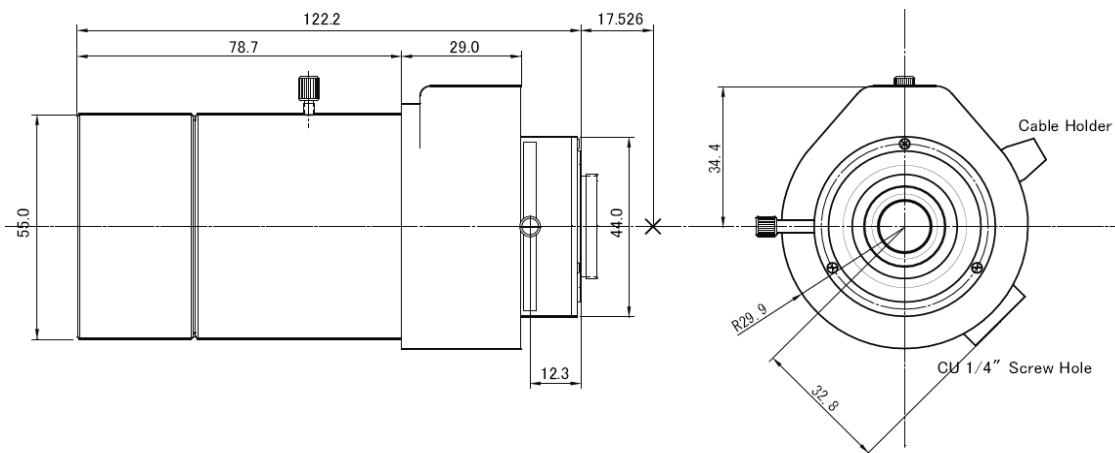

### 1.3 Megapixel

#### Specifications

Model No.	KVM10120DIR		Flange Back Length	17.526mm	
Focal Length	10-120mm		M.O.D.	1.5M	
Max. Aperture Ratio	1:1.6 - 360		Mount	C mount	
Image Format	1/2" & 1/3"		Dimensions	Φ55.0mm x 64.3mm x 122.2mm	
Operation	Iris	DC Auto (F1.6-360)	Weight	375g	
	Focus	Manual	Operating Voltage	Open	Less than 4V
	Zoom	Manual		Close	More than 0.5V
Angle of View (1/2")	D	42.6° - 3.9°	Operating Temperature	-10°C - +50°C	
	H	34.7° - 3.1°			
	V	26.4° - 2.3°			
Angle of View (1/3")	D	32.6° - 2.9°	Wave Length Covered	400nm ~ 900nm	
	H	26.4° - 4.6°			
	V	19.9° - 1.8°			